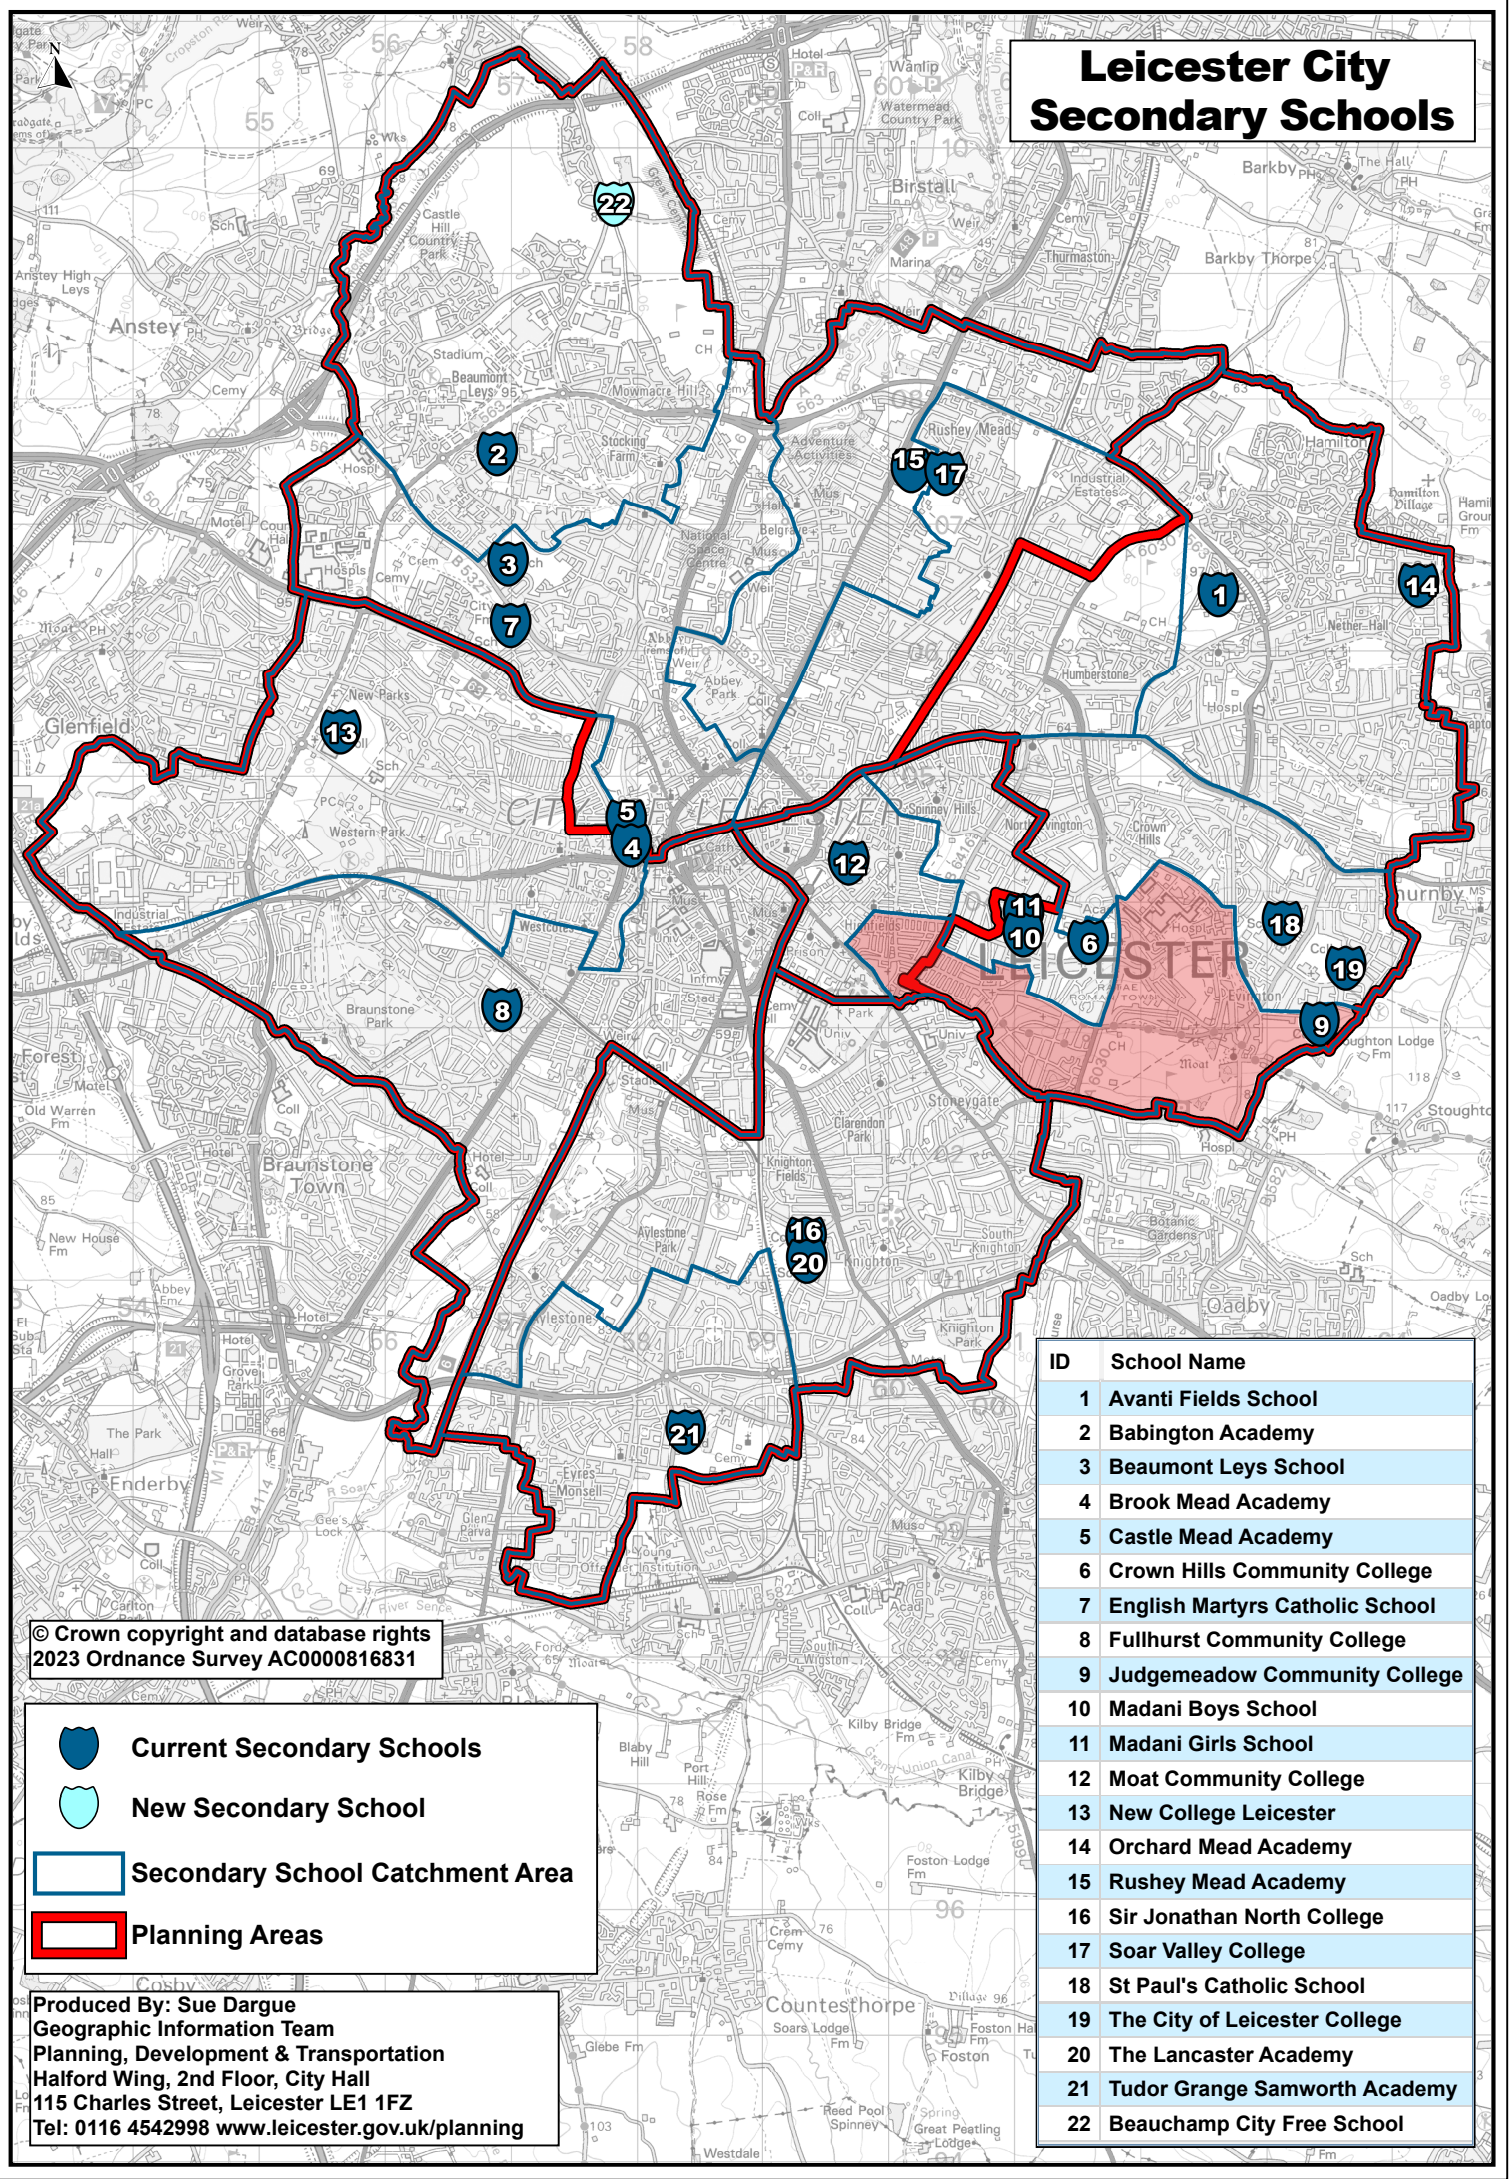

Leicester City Secondary Schools

© Crown copyright and database rights
2023 Ordnance Survey AC0000816831

-  **Current Secondary Schools**
-  **New Secondary School**
-  **Secondary School Catchment Area**
-  **Planning Areas**

ID	School Name
1	Avanti Fields School
2	Babington Academy
3	Beaumont Leys School
4	Brook Mead Academy
5	Castle Mead Academy
6	Crown Hills Community College
7	English Martyrs Catholic School
8	Fullhurst Community College
9	Judgemeadow Community College
10	Madani Boys School
11	Madani Girls School
12	Moat Community College
13	New College Leicester
14	Orchard Mead Academy
15	Rushey Mead Academy
16	Sir Jonathan North College
17	Soar Valley College
18	St Paul's Catholic School
19	The City of Leicester College
20	The Lancaster Academy
21	Tudor Grange Samworth Academy
22	Beauchamp City Free School